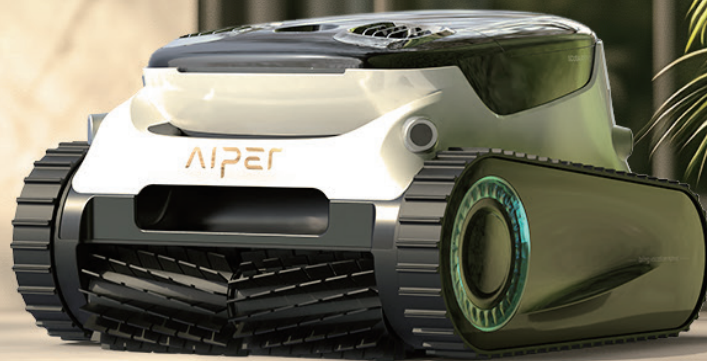

Aiper Scuba N1 Pro

Live Life Sideways

Cleaning Coverage:

Floor

Wall & Waterline

Horizontal Waterline

What's Included

1 x Aiper Scuba N1 Pro

1 x DC Charger

1 x Retrieval Hook

1 x User Manual

4 x Extra PVC Brushes

Charging Dock

Optional Accessories

Aiper Scuba N1 Pro

Live Life Sideways

Replaceable MicroMesh™ Ultra-fine Filter Captures Fine Debris

Designed for durability and efficiency, the industry-leading MicroMesh™ filter keeps your pool cleaner operating at its best—season after season. This ultra-fine filter captures even the smallest impurities, ensuring a spotless pool while preventing clogs and maintaining peak cleaning performance.

Advanced™ Obstacle Avoidance with Four Infrared Sensors

Four infrared sensors on the device work to detect pool walls, stairs, and large obstacles, allowing it to adopt its path for a complete clean.