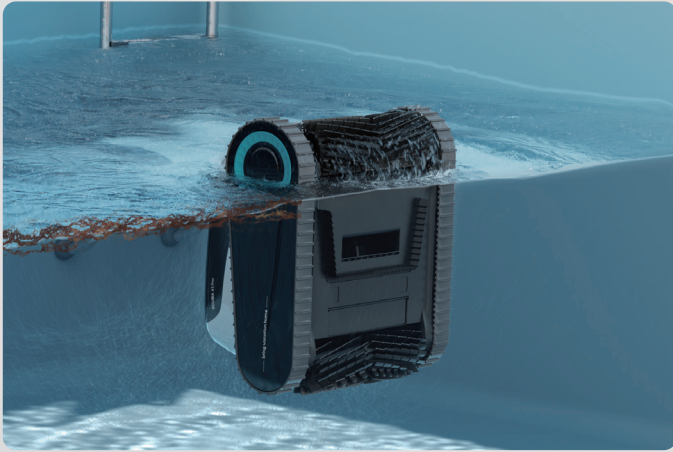

Aiper Scuba N1 Pro

Live Life Sideways

Cleaning Coverage:

Floor

Wall & Waterline

Horizontal Waterline

What's Included

1 x Aiper Scuba N1 Pro

1 x DC Charger

1 x Retrieval Hook

1 x User Manual

4 x Extra PVC Brushes

Charging Dock

Optional Accessories

Aiper Scuba N1 Pro

Live Life Sideways

WaveLine™ Horizontal Waterline Cleaning

The industry's first horizontal waterline cleaning technology, allowing 60-second lateral movement, effectively removes stubborn buildup like sunscreen and oils, ensuring spotless waterlines in hard-to-reach areas.

Replaceable MicroMesh™ Ultra-fine Filter Captures Fine Debris

Designed for durability and efficiency, the industry-leading MicroMesh™ filter keeps your pool cleaner operating at its best—season after season. This ultra-fine filter captures even the smallest impurities, ensuring a spotless pool while preventing clogs and maintaining peak cleaning performance.