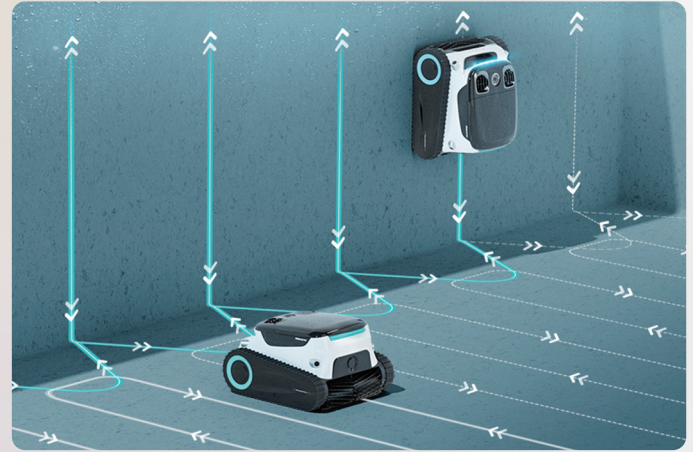

WavePath™ 2.0 Navigation Technology

Leveraging cutting-edge technology, WavePath™ 2.0 intelligently assesses the robot's position in the pool, selecting optimal cleaning paths to deliver a thorough and effective clean across all pool surfaces.