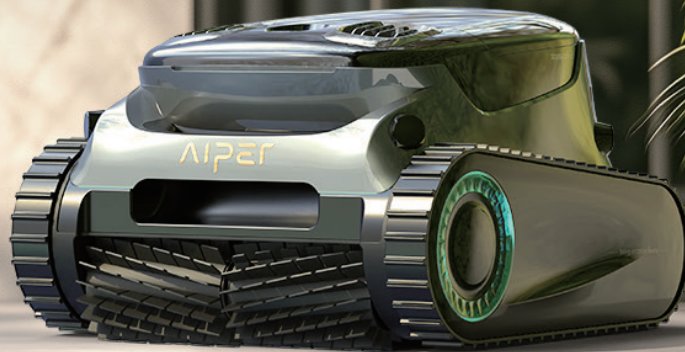

Aiper Scuba S1 Pro

Live Life Sideways

Cleaning Coverage:

Floor

Wall & Waterline

Horizontal Waterline

What's Included

1 x Aiper Scuba S1 Pro

1 x DC Charger

1 x Retrieval Hook

1 x User Manual

Charging Dock

Optional Accessories

Aiper Scuba S1 Pro

Live Life Sideways

Maximum Cleaning Area	200 m ² (2 150 sq. ft)
Suction Power	25 200 LPH (6 600 GPH)
Battery Life	180 Minutes
Charging Time	4 Hours
Filtration Level	Option 1: 180µm Fine Filter Basket Option 2: 3µm Replaceable MicroMesh™ Ultra-fine Filter

WaveLine™ Horizontal Waterline Cleaning

The industry's first horizontal waterline cleaning technology, allowing 60-second lateral movement, effectively removes stubborn buildup like sunscreen and oils, ensuring spotless waterlines in hard-to-reach areas.

WavePath™ 2.0 Navigation Technology

Leveraging cutting-edge technology, WavePath™ 2.0 intelligently assesses the robot's position in the pool, selecting optimal cleaning paths to deliver a thorough and effective clean across all pool surfaces.