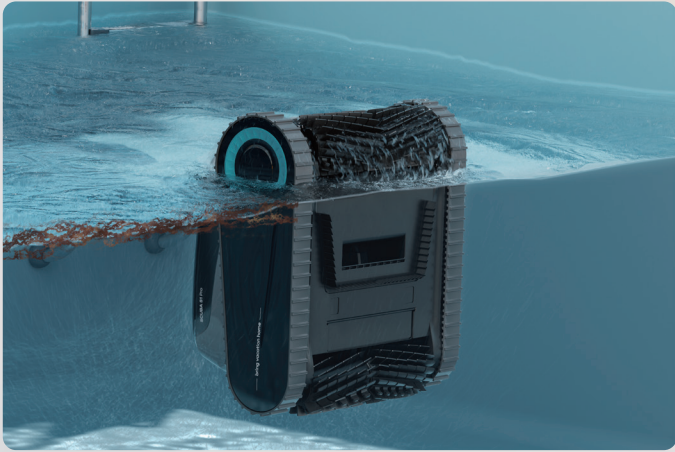

Aiper Scuba S1 Pro

Live Life Sideways

Cleaning Coverage:

Floor

Wall & Waterline

Horizontal Waterline

What's Included

1 x Aiper Scuba S1 Pro

1 x DC Charger

1 x Retrieval Hook

1 x User Manual

Charging Dock

Optional Accessories

Aiper Scuba S1 Pro

Live Life Sideways

Maximum Cleaning Area	200 m ² (2 150 sq. ft)
Suction Power	25 200 LPH (6 600 GPH)
Battery Life	180 Minutes
Charging Time	4 Hours
Filtration Level	Option 1: 180µm Fine Filter Basket Option 2: 3µm Replaceable MicroMesh™ Ultra-fine Filter

WaveLine™ Horizontal Waterline Cleaning

The industry's first horizontal waterline cleaning technology, allowing 60-second lateral movement, effectively removes stubborn buildup like sunscreen and oils, ensuring spotless waterlines in hard-to-reach areas.

Replaceable MicroMesh™ Ultra-fine Filter Captures Fine Debris

Designed for durability and efficiency, the industry-leading MicroMesh™ filter keeps your pool cleaner operating at its best—season after season. This ultra-fine filter captures even the smallest impurities, ensuring a spotless pool while preventing clogs and maintaining peak cleaning performance.