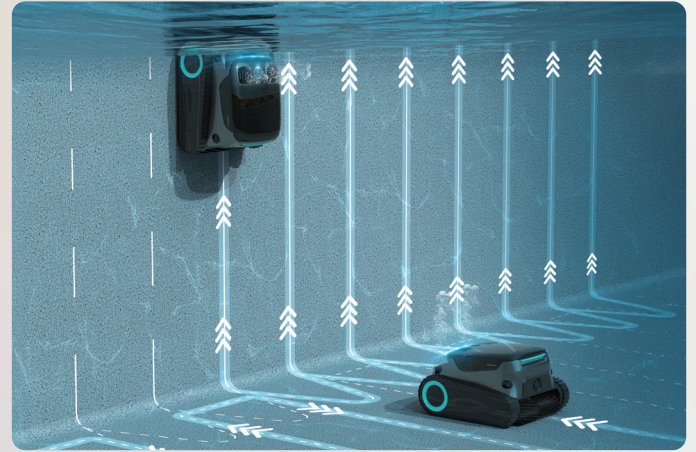

Aiper Scuba S1 Pro

Live Life Sideways

Cleaning Coverage:

Floor

Wall & Waterline

Horizontal Waterline

What's Included

1 x Aiper Scuba S1 Pro

1 x DC Charger

1 x Retrieval Hook

1 x User Manual

Charging Dock

Optional Accessories

Aiper Scuba S1 Pro

Live Life Sideways

Maximum Cleaning Area	200 m ² (2 150 sq. ft)
Suction Power	25 200 LPH (6 600 GPH)
Battery Life	180 Minutes
Charging Time	4 Hours
Filtration Level	Option 1: 180µm Fine Filter Basket Option 2: 3µm Replaceable MicroMesh™ Ultra-fine Filter

WaveLine™ Horizontal Waterline Cleaning

The industry's first horizontal waterline cleaning technology, allowing 60-second lateral movement, effectively removes stubborn buildup like sunscreen and oils, ensuring spotless waterlines in hard-to-reach areas.

Replaceable MicroMesh™ Ultra-fine Filter Captures Fine Debris

Designed for durability and efficiency, the industry-leading MicroMesh™ filter keeps your pool cleaner operating at its best—season after season. This ultra-fine filter captures even the smallest impurities, ensuring a spotless pool while preventing clogs and maintaining peak cleaning performance.