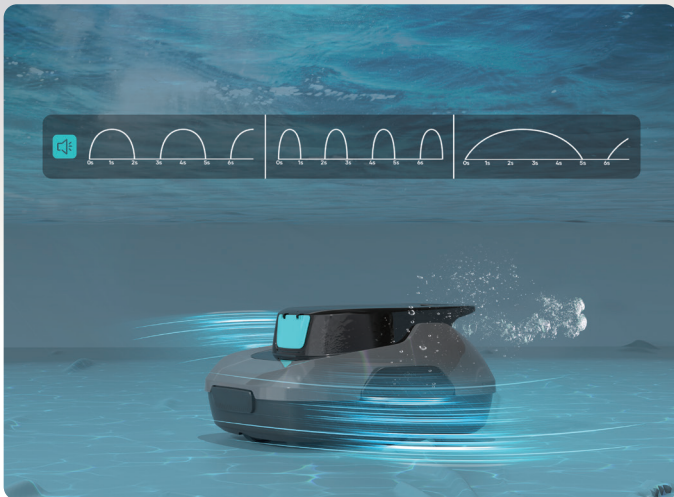

## Aiper Scuba SE

Easy in Every Way

Maximum Cleaning Area	80 m <sup>2</sup> (860 sq. ft)
Suction Power	4 500 LPH (1 200 GPH)
Battery Life	90 Minutes
Charging Time	3-4 hours
Filtration Level	180µm Filter Basket

### Self-Parking for Easy Retrieval

The Scuba SE automatically parks near the pool wall when the battery is low or cleaning finishes, ensuring easy retrieval without entering the pool.

### Cordless, Lightweight Design

Completely cordless, the Scuba SE is lightweight, portable, and easy to store, offering hassle-free cleaning without tangles or outdated cords.